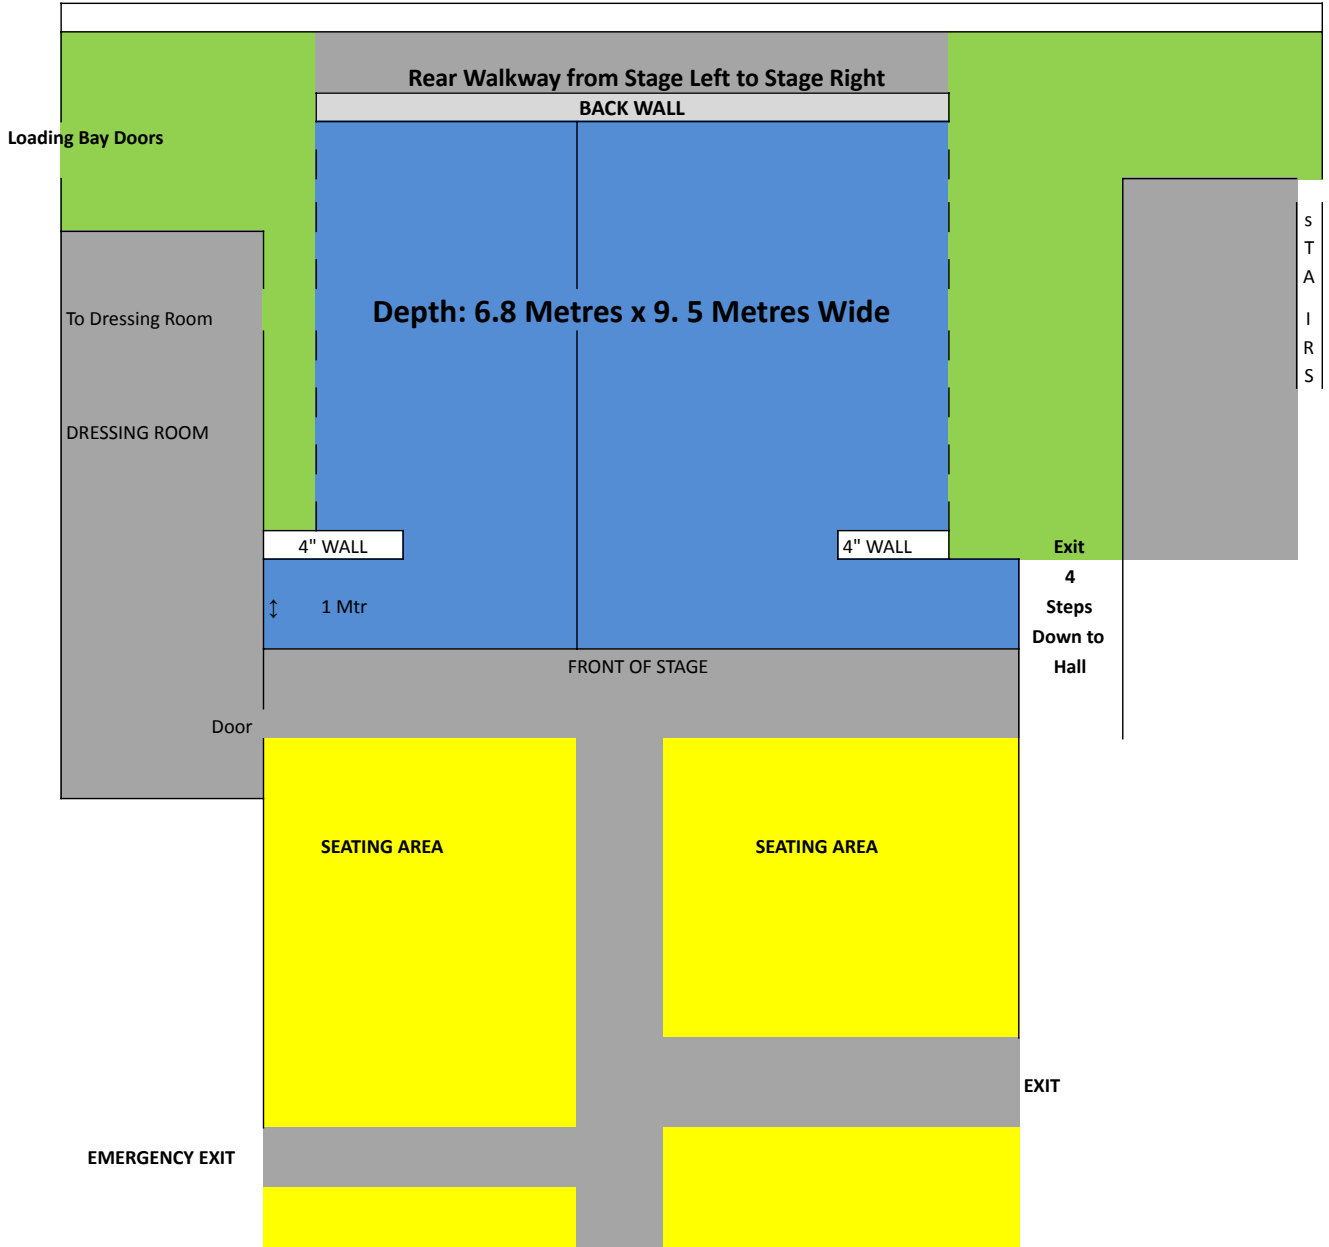

# FLOOR PLAN OF PALACE THEATRE STAGE

**265 SEATS IN TOTAL WITH WHEELCHAIR FACILITIES**

**Each Row has 7 Seats each side of Centre Isle**